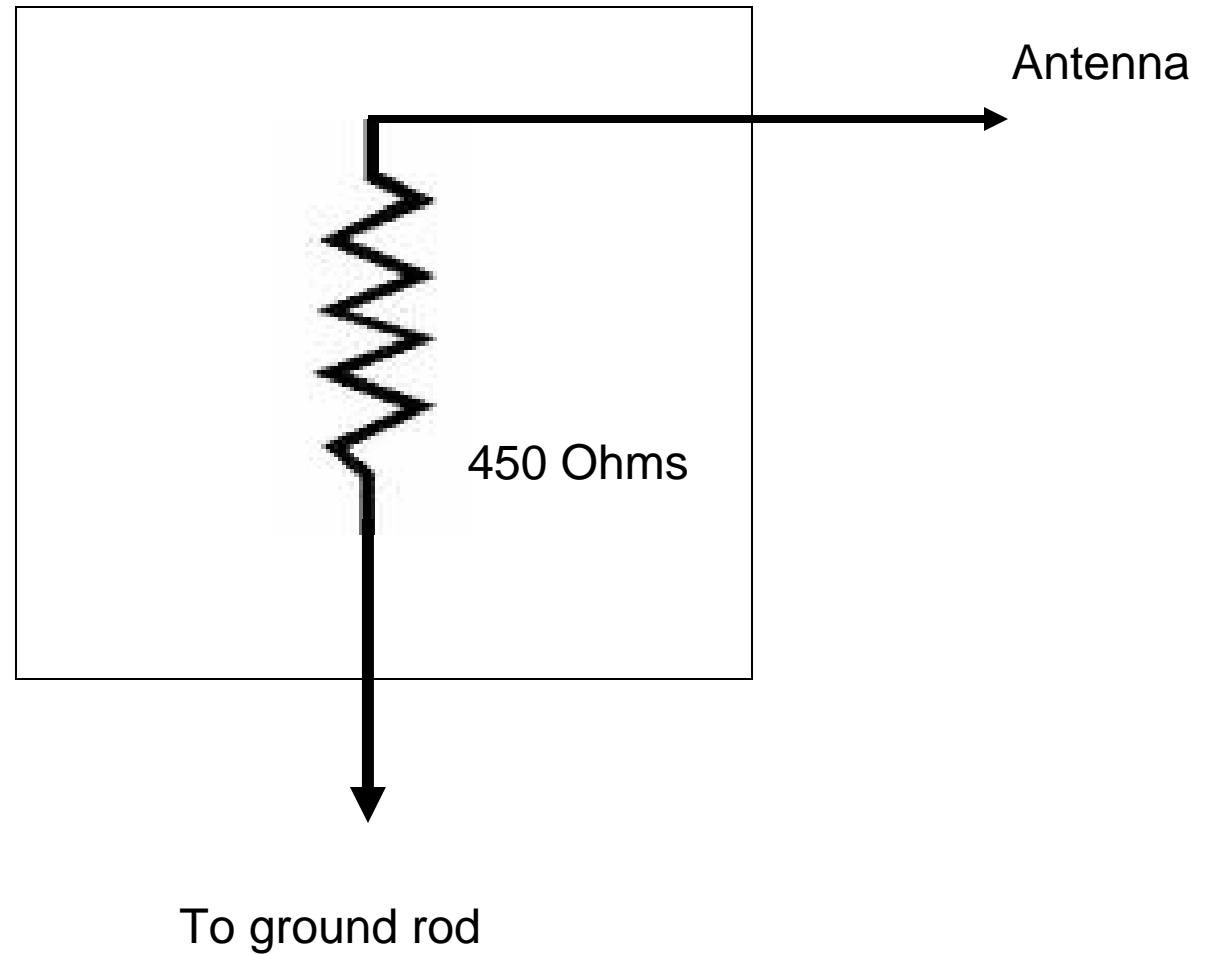

160m RX LOOP

N1BAA

Direction of signal (opposite of a normal beverage) 

40 Ft Horizontal – 10 Ft vertical – Bottom wire is 18 – 24” off ground.

Feed and termination are in middle of bottom wire...(DEAD CENTER)

Input transformer 9:1

Termination Resistor

Combo feed

Feed box board layout