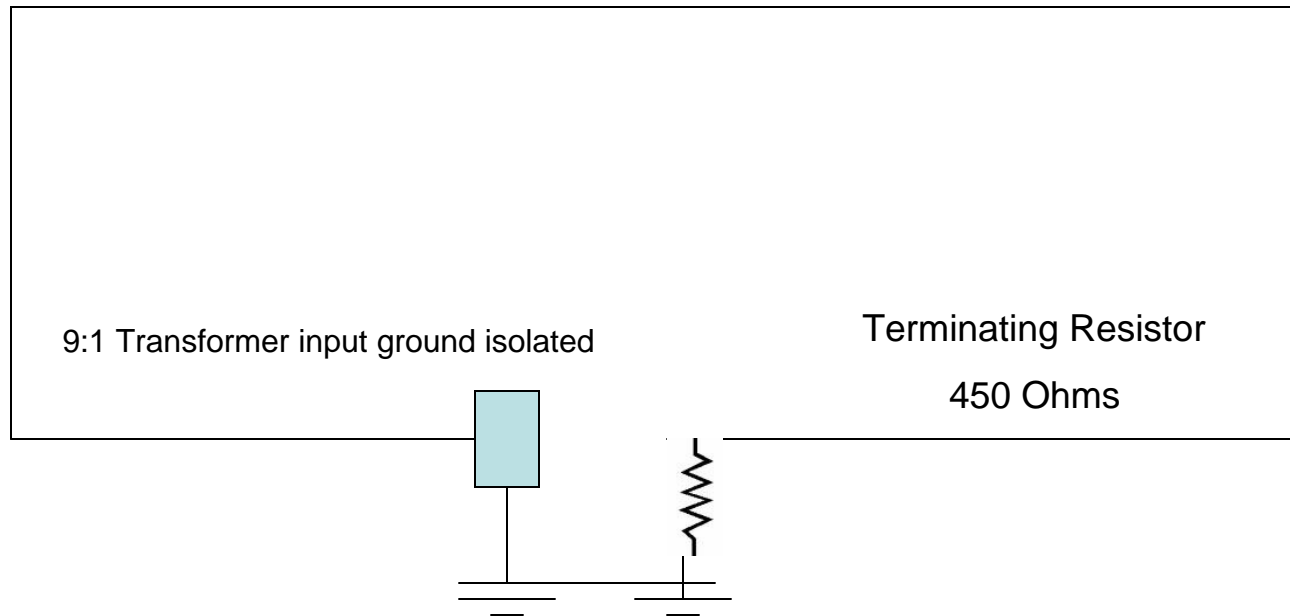

160m RX LOOP

N1BAA

Direction of signal (opposite of a normal beverage) 

40 Ft Horizontal – 10 Ft vertical – Bottom wire is 18 – 24” off ground.

Feed and termination are in middle of bottom wire...(DEAD CENTER)

Input transformer 9:1

Termination Resistor

Combo feed

Feed box board layout