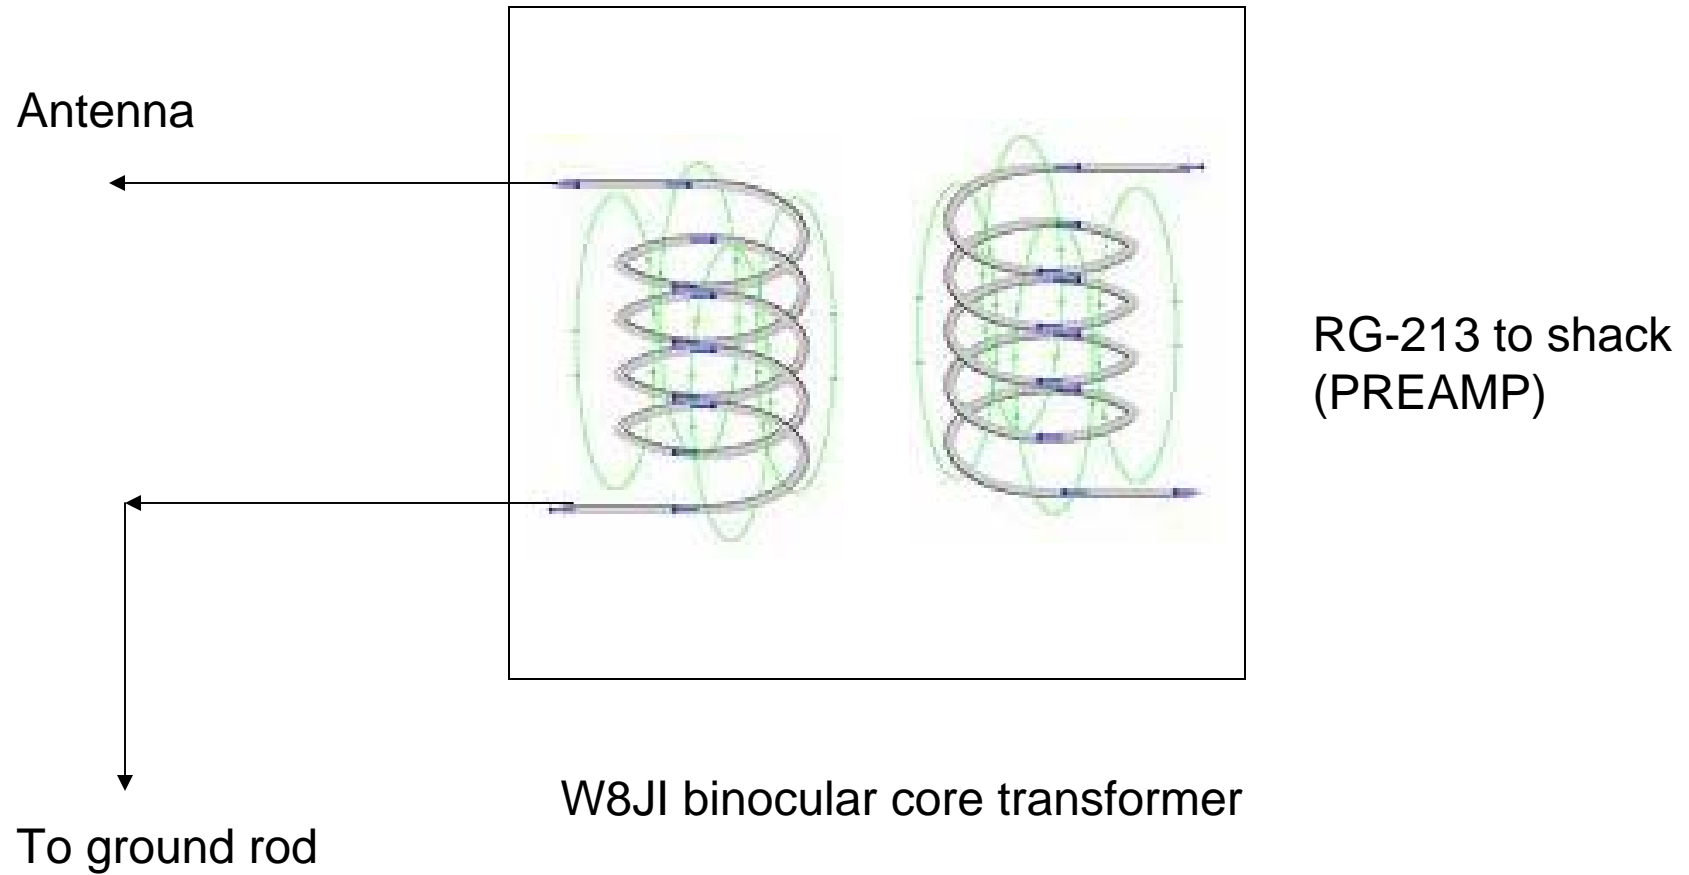

160m RX LOOP

N1BAA

Direction of signal (opposite of a normal beverage) 

40 Ft Horizontal – 10 Ft vertical – Bottom wire is 18 – 24” off ground.

Feed and termination are in middle of bottom wire...(DEAD CENTER)

Input transformer 9:1

Termination Resistor

Combo feed

Feed box board layout