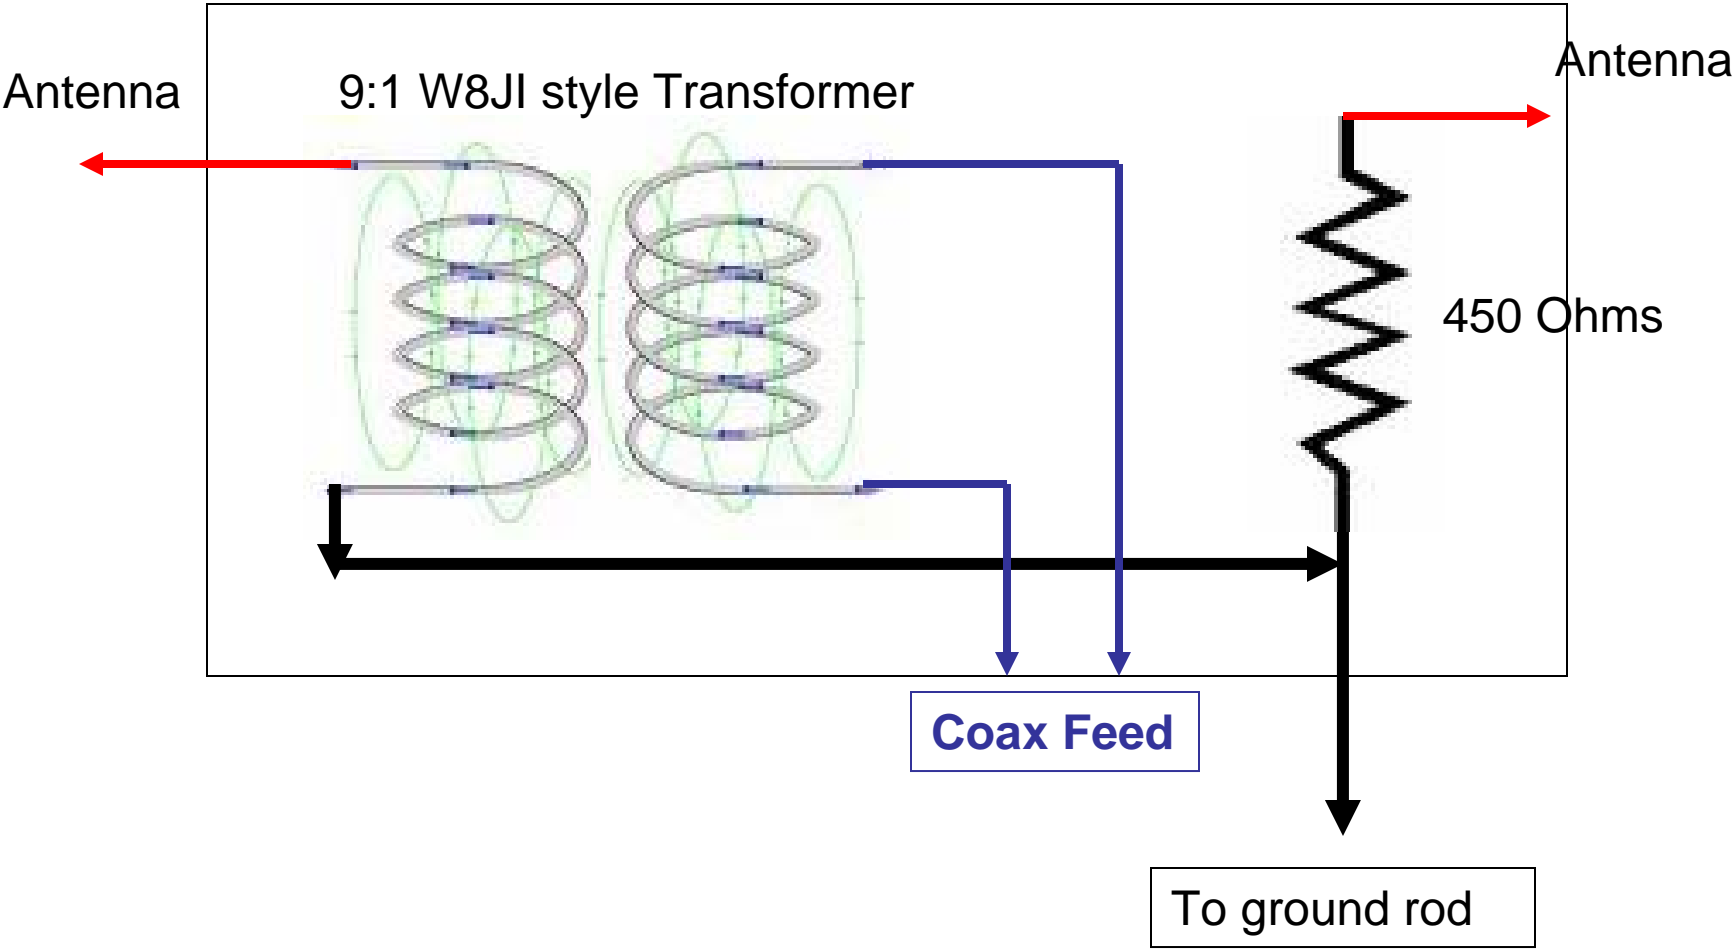

160m RX LOOP

N1BAA

Direction of signal (opposite of a normal beverage) 

40 Ft Horizontal – 10 Ft vertical – Bottom wire is 18 – 24” off ground.

Feed and termination are in middle of bottom wire...(DEAD CENTER)

Input transformer 9:1

Termination Resistor

Combo feed

Feed box board layout